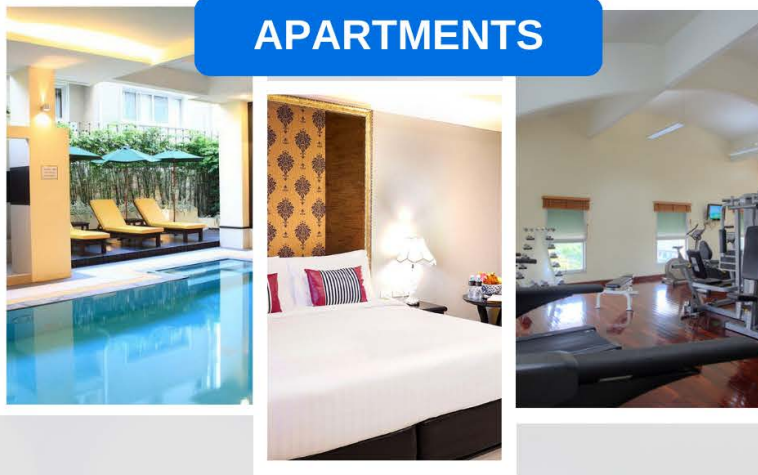

### AMMENITIES

Fully Serviced Apartment  
Gym, Saltwater Pool,  
Hotplate, Refrigerator,  
Washing Machine,  
Microwave, TV, WIFI,  
Aircon

**38 sqm Studio 6ft Bed**  
9,100 baht per week  
32,000 baht per month